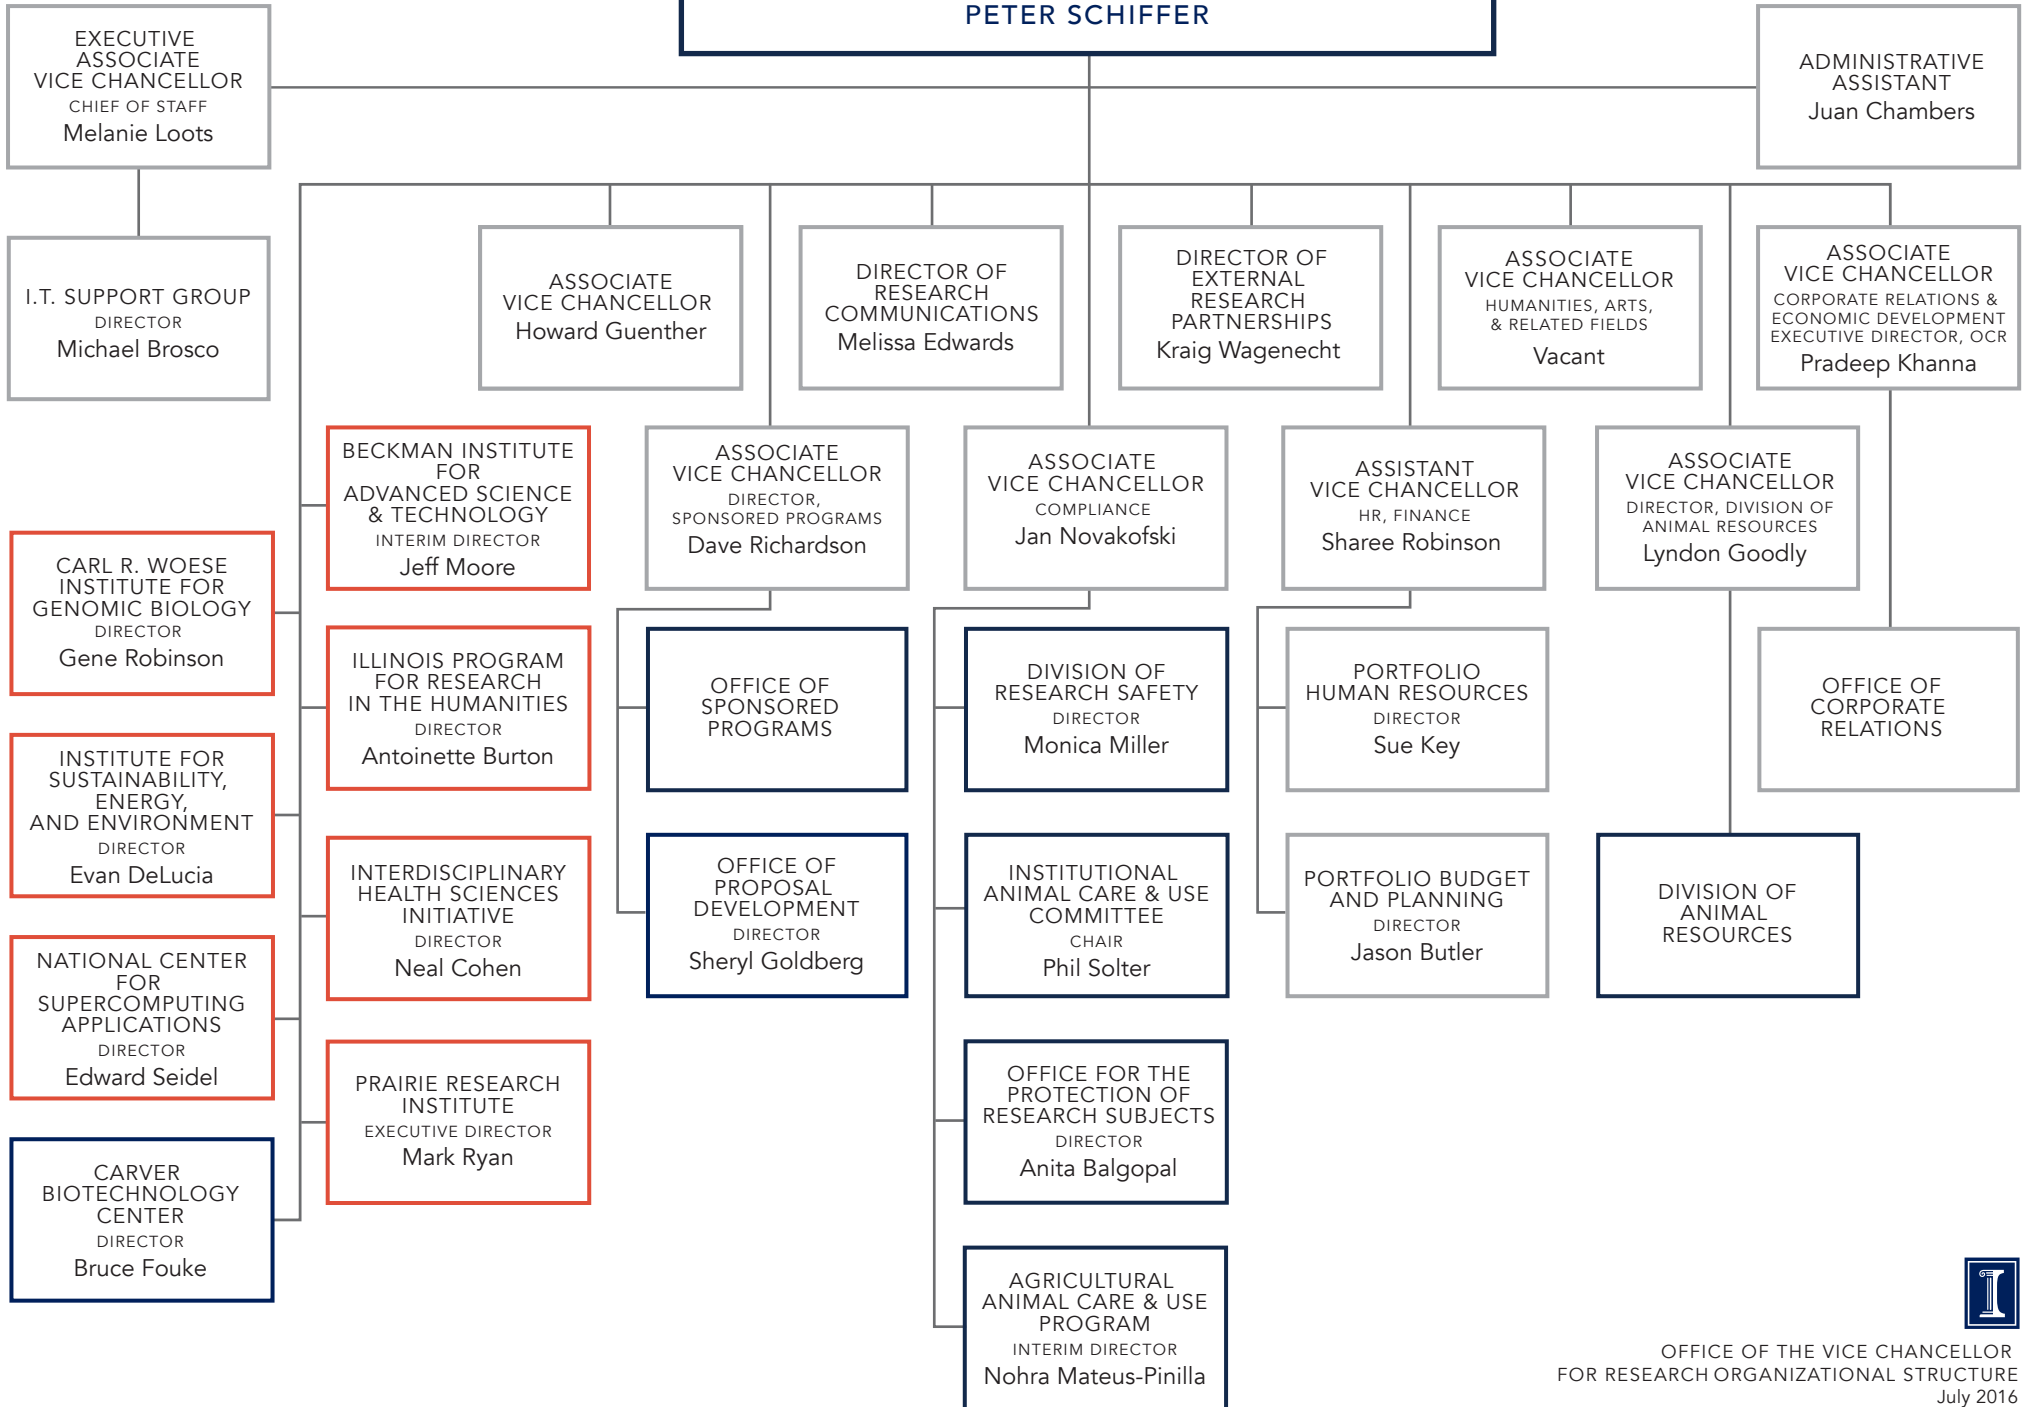

VICE CHANCELLOR FOR RESEARCH

PETER SCHIFFER

Research Institutes

VCR Administration

Compliance and Research Support Units